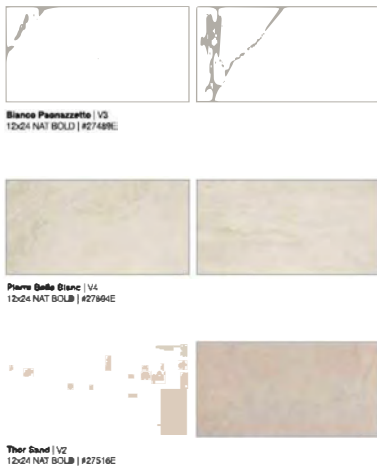

12x24

MORE INFO:

1-800-929-1222
WWW.SWIFF-TRAIN.COM

RALLY | Woods

RALLY | 12x24

RALLY | Wall Tile