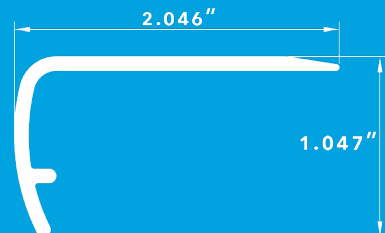

THE
CORE

COLLECTION *MOLDINGS*

Matching moldings for all SPC & WPC products

Holds same warranty as the coordinating flooring

Surface Reducer

Used between floors of unequal height

Stick Weight: 1.3 lbs
Stick Dimensions: 94" x 1.772" x .345"
Box Weight: 7.2 lbs
Box Dimensions: 94.5" x 2.75" x 2.25"
Quantity Per Box: 5

Quarter Round

Covers the gap between the floor and the wall

Stick Weight: 0.9 lbs
Stick Dimensions: 94" x .625" x .750"
Box Weight: 9.75 lbs
Box Dimensions: 95" x 2.75" x 2.5"
Quantity Per Box: 10

T-Molding

Used between floors of equal height

Stick Weight: 1.2 lbs
Stick Dimensions: 94" x 1.772" x .268"
Box Weight: 6.7 lbs
Box Dimensions: 94.5" x 2.75" x 2.25"
Quantity Per Box: 5

Overlap Stair Nose

Finishes the end of a step

Stick Weight: 1.7 lbs
Stick Dimensions: 94" x 2.046" x 1.047"
Box Weight: 9.35 lbs
Box Dimensions: 95" x 3.5" x 2.5"
Quantity Per Box: 5

Flush Stair Nose

Finishes the end of a step

Stick Weight: 3.35 lbs
Stick Dimensions: 94" x 2.75" x .75"
Box Weight: 17.85 lbs
Box Dimensions: 97" x 4.5" x 3"
Quantity Per Box: 5