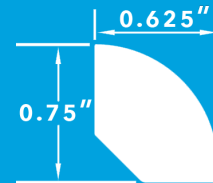

THE
CORE

COLLECTION *MOLDINGS*

Matching moldings for all SPC & WPC products

Holds same warranty as the coordinating flooring

Surface Reducer

Used between floors of unequal height

Stick Weight: 1.3 lbs
Stick Dimensions: 94" x 1.772" x .345"
Box Weight: 7.2 lbs
Box Dimensions: 94.5" x 2.75" x 2.25"
Quantity Per Box: 5

Quarter Round

Covers the gap between the floor and the wall

Stick Weight: 0.9 lbs
Stick Dimensions: 94" x .625" x .750"
Box Weight: 9.75 lbs
Box Dimensions: 95" x 2.75" x 2.5"
Quantity Per Box: 10

T-Molding

Used between floors of equal height

Stick Weight: 1.2 lbs
Stick Dimensions: 94" x 1.772" x .268"
Box Weight: 6.7 lbs
Box Dimensions: 94.5" x 2.75" x 2.25"
Quantity Per Box: 5

Overlap Stair Nose

Finishes the end of a step

Stick Weight: 1.7 lbs
Stick Dimensions: 94" x 2.046" x 1.047"
Box Weight: 9.35 lbs
Box Dimensions: 95" x 3.5" x 2.5"
Quantity Per Box: 5

Flush Stair Nose

Finishes the end of a step

Stick Weight: 3.35 lbs
Stick Dimensions: 94" x 2.75" x .75"
Box Weight: 17.85 lbs
Box Dimensions: 97" x 4.5" x 3"
Quantity Per Box: 5