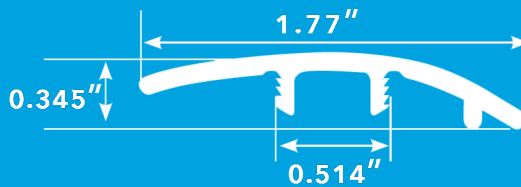

THE
CORE

COLLECTION *MOLDINGS*

Matching moldings for all SPC & WPC products

Holds same warranty as the coordinating flooring

Surface Reducer

Used between floors of unequal height

Stick Weight: 1.3 lbs
Stick Dimensions: 94" x 1.772" x .345"
Box Weight: 7.2 lbs
Box Dimensions: 94.5" x 2.75" x 2.25"
Quantity Per Box: 5

Quarter Round

Covers the gap between the floor and the wall

Stick Weight: 0.9 lbs
Stick Dimensions: 94" x .625" x .750"
Box Weight: 9.75 lbs
Box Dimensions: 95" x 2.75" x 2.5"
Quantity Per Box: 10

T-Molding

Used between floors of equal height

Stick Weight: 1.2 lbs
Stick Dimensions: 94" x 1.772" x .268"
Box Weight: 6.7 lbs
Box Dimensions: 94.5" x 2.75" x 2.25"
Quantity Per Box: 5

Overlap Stair Nose

Finishes the end of a step

Stick Weight: 1.7 lbs
Stick Dimensions: 94" x 2.046" x 1.047"
Box Weight: 9.35 lbs
Box Dimensions: 95" x 3.5" x 2.5"
Quantity Per Box: 5

Flush Stair Nose

Finishes the end of a step

Stick Weight: 3.35 lbs
Stick Dimensions: 94" x 2.75" x .75"
Box Weight: 17.85 lbs
Box Dimensions: 97" x 4.5" x 3"
Quantity Per Box: 5