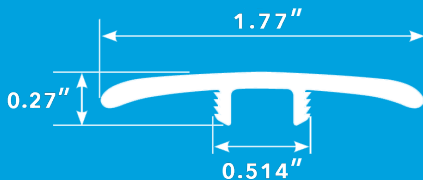

THE
CORE

COLLECTION *MOLDINGS*

Matching moldings for all SPC & WPC products

Holds same warranty as the coordinating flooring

Surface Reducer

Used between floors of unequal height

Stick Weight: 1.3 lbs
Stick Dimensions: 94" x 1.772" x .345"
Box Weight: 7.2 lbs
Box Dimensions: 94.5" x 2.75" x 2.25"
Quantity Per Box: 5

Quarter Round

Covers the gap between the floor and the wall

Stick Weight: 0.9 lbs
Stick Dimensions: 94" x .625" x .750"
Box Weight: 9.75 lbs
Box Dimensions: 95" x 2.75" x 2.5"
Quantity Per Box: 10

T-Molding

Used between floors of equal height

Stick Weight: 1.2 lbs
Stick Dimensions: 94" x 1.772" x .268"
Box Weight: 6.7 lbs
Box Dimensions: 94.5" x 2.75" x 2.25"
Quantity Per Box: 5

Overlap Stair Nose

Finishes the end of a step

Stick Weight: 1.7 lbs
Stick Dimensions: 94" x 2.046" x 1.047"
Box Weight: 9.35 lbs
Box Dimensions: 95" x 3.5" x 2.5"
Quantity Per Box: 5

Flush Stair Nose

Finishes the end of a step

Stick Weight: 3.35 lbs
Stick Dimensions: 94" x 2.75" x .75"
Box Weight: 17.85 lbs
Box Dimensions: 97" x 4.5" x 3"
Quantity Per Box: 5